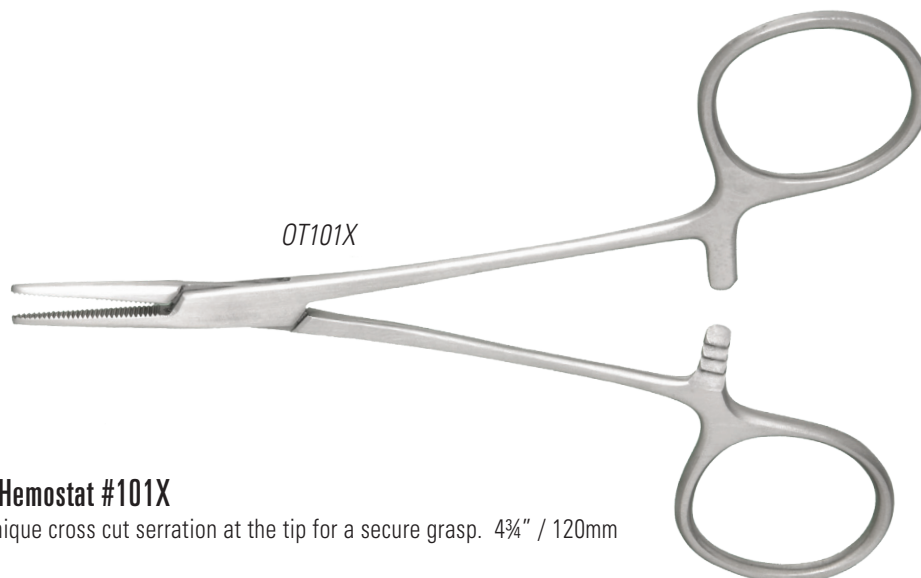

# Orthodontic Instruments

**Band Pusher - Black's #6-7** Two identical oval-shaped, serrated blades set at opposing angles. The blades measure 3.5mm wide and 1.5mm thick.

Handle Selection  CECNB6-7  RECNB6-7  ECNB6-7  CNB6-7

**Band Pusher - Scaler #114**

Handle Selection  EOTN114  OTN114

**Scaler - Ligature Director #115**

Handle Selection  EOTN115  OTN115

**Band Pusher - Scaler #119**

Handle Selection  EOTN119  OTN119

**Ligature Director #120 single end**

Handle Selection  OTN120

**Elastic Placement Hemostat #101X**

The blades have a unique cross cut serration at the tip for a secure grasp. 4 3/4" / 120mm